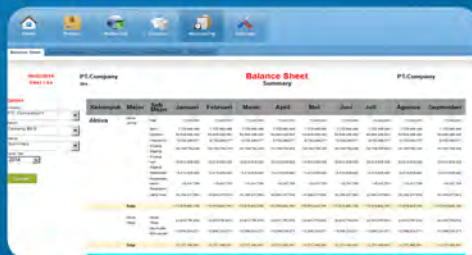

# Dashboards and Reports

SAMS - BI includes dashboards and reports that is the gateway for insight into your market, your customers, and your companywide operations. A sample of these are shown here ...

Main menu SAMS-BI

Dashboard Overview SAMS-BI

Customer Profile Dashboard

Product Profile by Hierarchy

Sales Area Profile Dashboard

Balance Sheet Report