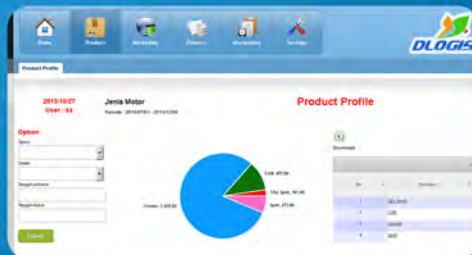

# BUSINESS INTELLIGENCE

Business Intelligence and intuitive reporting  
in one comprehensive solution

# Dashboards and Reports

SAMS - BI includes dashboards and reports that is the gateway for insight into your market, your customers, and your companywide operations. A sample of these are shown here ...

Main menu SAMS-BI

Dashboard Overview SAMS-BI

Customer Profile Dashboard

Product Profile by Hierarchy

Sales Area Profile Dashboard

Balance Sheet Report